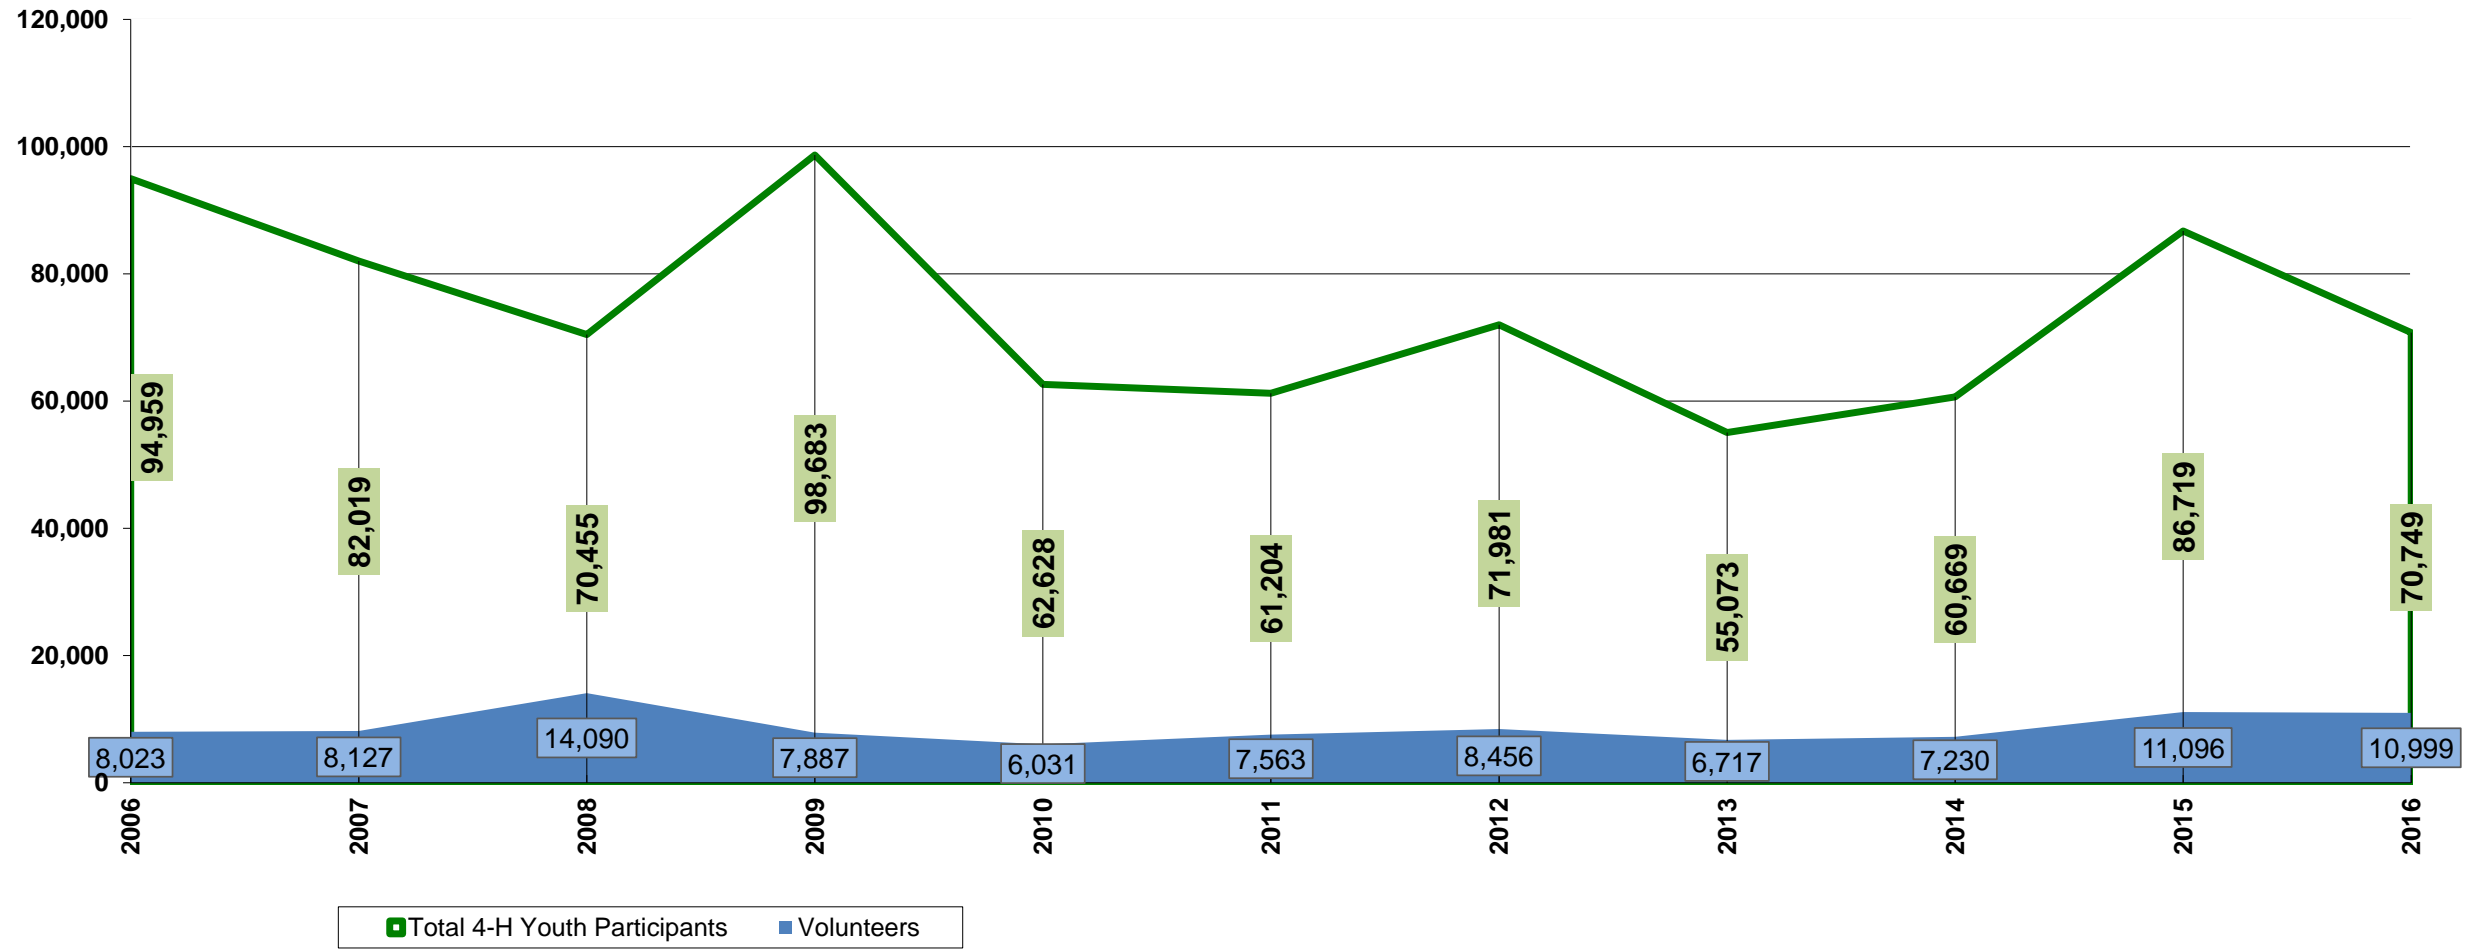

2009 Blue Ribbon ended
2010 ACCESS began
2014 4HOnline begins

Kansas 4-H Participation - All Delivery Modes 2006-2016

*No duplications

Kansas 4-H Participation 2006-2016 by Delivery Mode

- 4-H Community Clubs
- School Enrichment
- Special Interest/Short Term Prog
- 4-H In-School Clubs
- 4-H After-School Clubs
- Military 4-H Clubs
- 4-H Overnight Camping
- 4-H Day Camping
- Individual Study/Mentoring
- School-Aged Child Care

*Includes duplicates

Kansas 4-H Enrollment - Community Club Enrollment 2006-2016

**Includes duplicates*