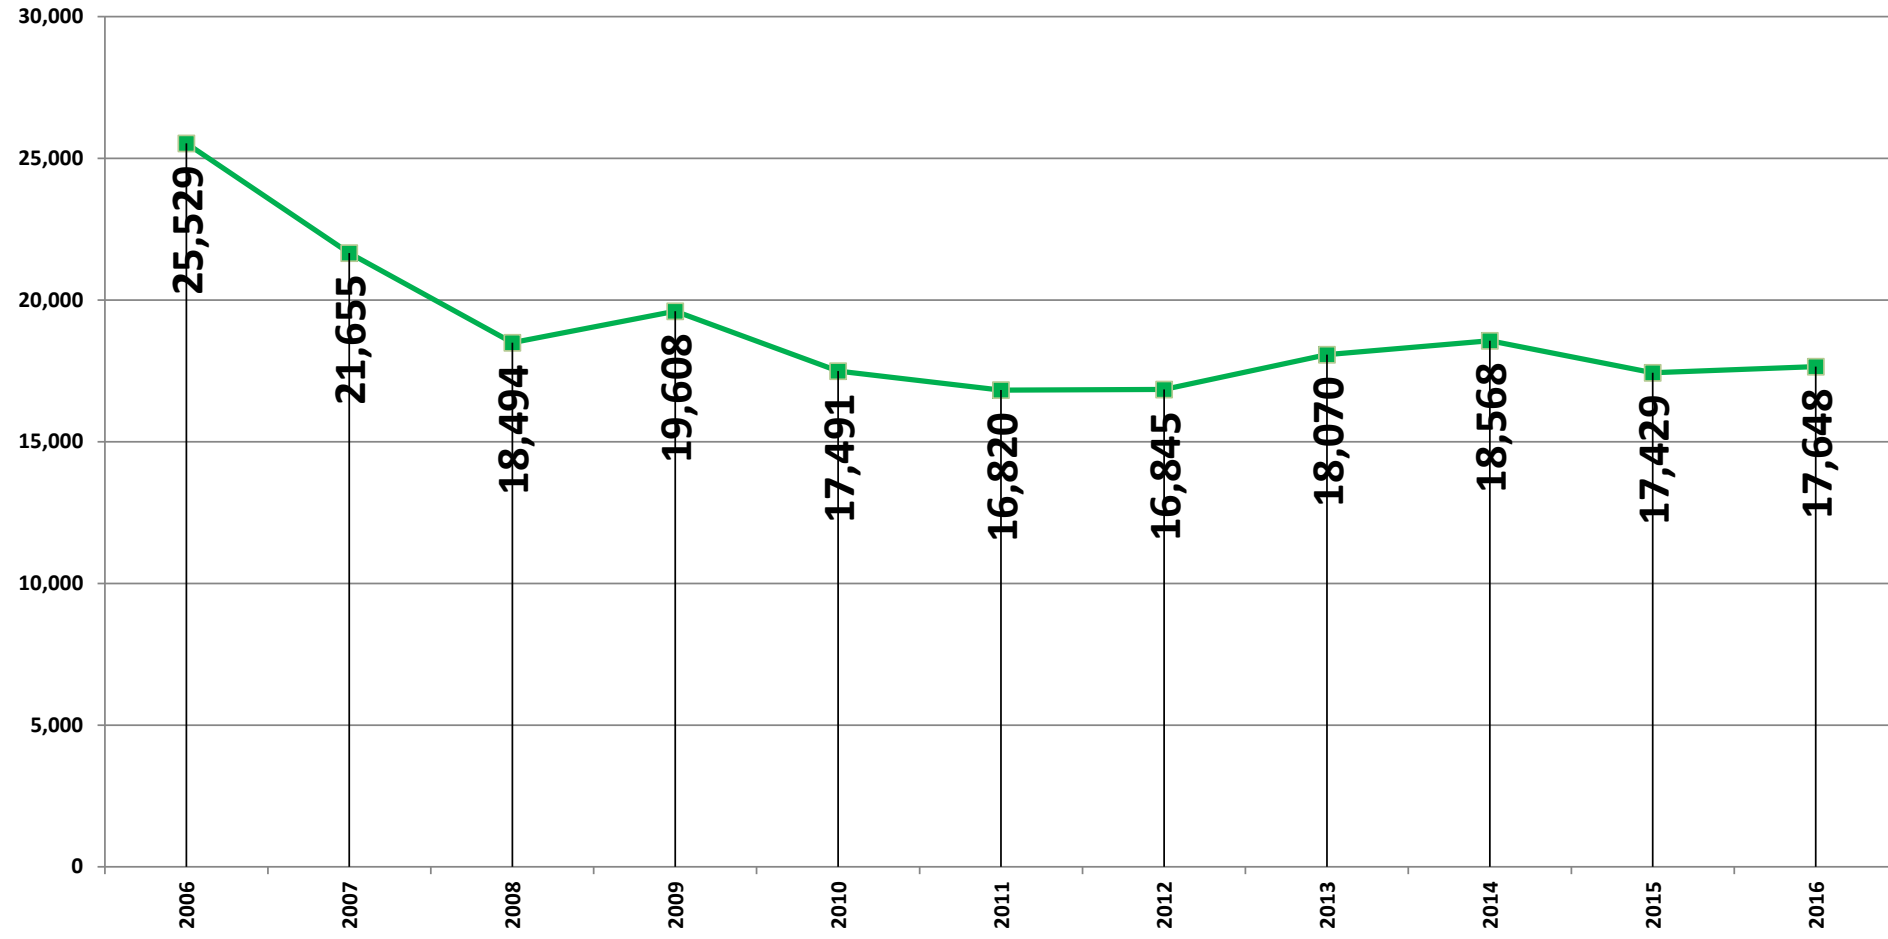

Kansas 4-H Enrollment - Community Club Enrollment 2006-2016

*Includes duplicates