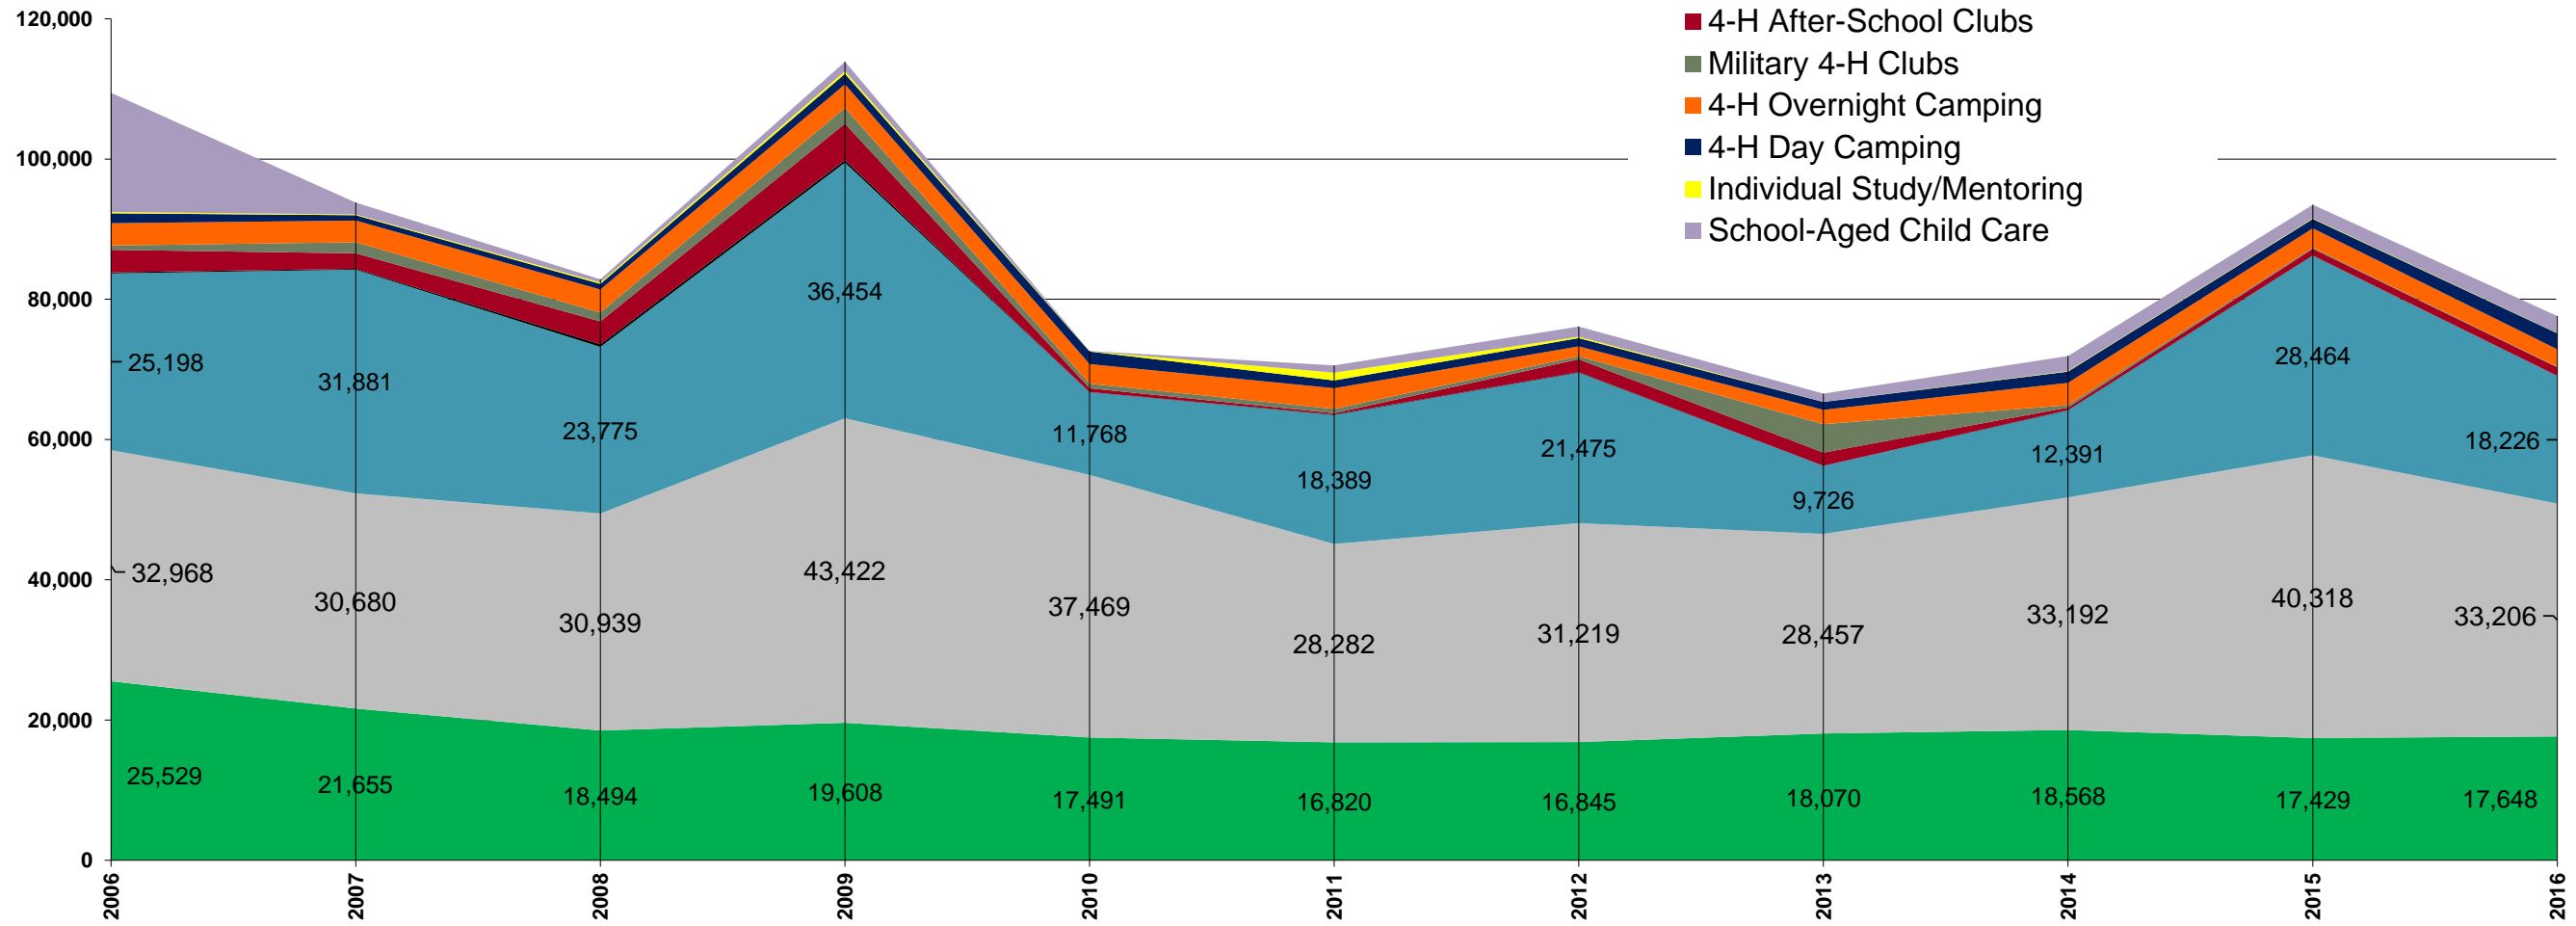

2009 Blue Ribbon ended
2010 ACCESS began
2014 4HOnline begins

Kansas 4-H Participation - All Delivery Modes 2006-2016

*No duplications

Kansas 4-H Participation 2006-2016 by Delivery Mode

- 4-H Community Clubs
- School Enrichment
- Special Interest/Short Term Prog
- 4-H In-School Clubs
- 4-H After-School Clubs
- Military 4-H Clubs
- 4-H Overnight Camping
- 4-H Day Camping
- Individual Study/Mentoring
- School-Aged Child Care

*Includes duplicates

Kansas 4-H Enrollment - Community Club Enrollment 2006-2016

**Includes duplicates*